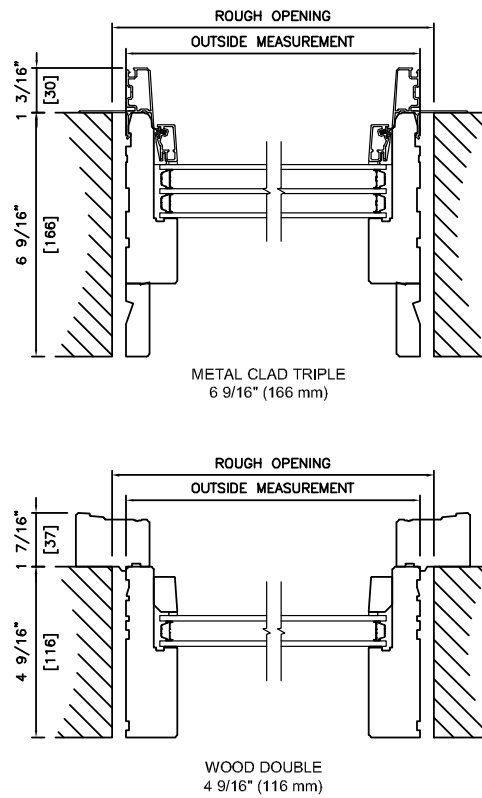

Product Code

Standard sizes shown. Additional sizes may be available. Custom sizes can be ordered.

Glass Size = Visible Glass + 15/16" (24 mm)

Note: • For Masonry opening information see Section A.

**Picture/Direct Set Window Sizes**

Product Code

Standard sizes Shown. Additional sizes may be available. Custom sizes can be ordered.

Glass Size = Visible Glass + 15/16" (24 mm)

Note: • For Masonry opening information see Section A.

**Picture/Direct Set  
2 Wide Window Sizes**

Height

Product Code

Glass Size = Visible Glass + 15/16" (24 mm)

Standard sizes shown. Additional sizes may be available. Custom sizes can be ordered.

Note: • For Masonry opening information see Section A.

## Plan View

**Note:**

- Other jamb widths available.
- All dimensions to have +/- 1/16" (2mm) tolerance.