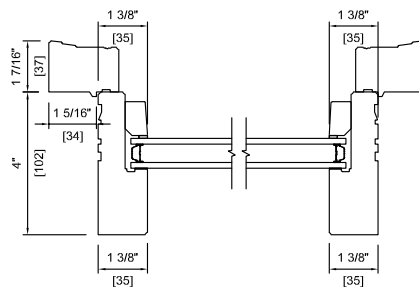

## Head & Sill Detail

METAL CLAD DOUBLE  
4" (102 mm)

WOOD EXTERIOR DOUBLE  
4" (102 mm)  
2" BRICKMOULD STANDARD SUBSILL

## Plan View

METAL CLAD DOUBLE  
3 1/4" (83 mm)

WOOD EXTERIOR DOUBLE  
3 1/4" (83 mm)

## Casing

**Note:**

- Other jamb widths available.
- All dimensions to have +/- 1/16" (2mm) tolerance.