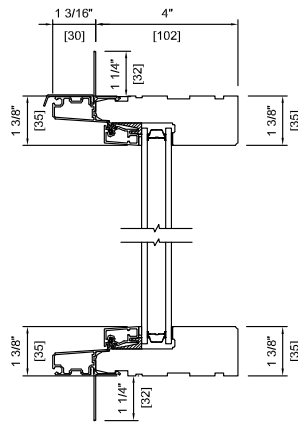

Picture/Direct Set Window - Cutdown Frame Detail

Head & Sill Detail

METAL CLAD DOUBLE
4" (102 mm)