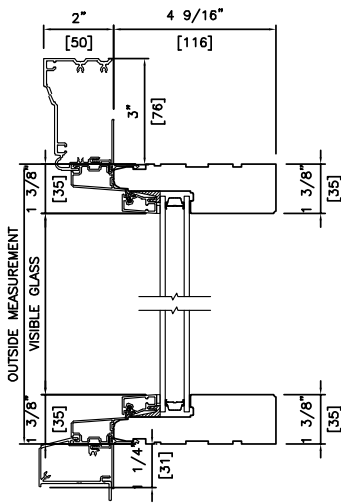

Head & Sill Detail

METAL CLAD DOUBLE
4 9/16" (116mm)
WILLIAMSBURG CASING BC SILL NOSE