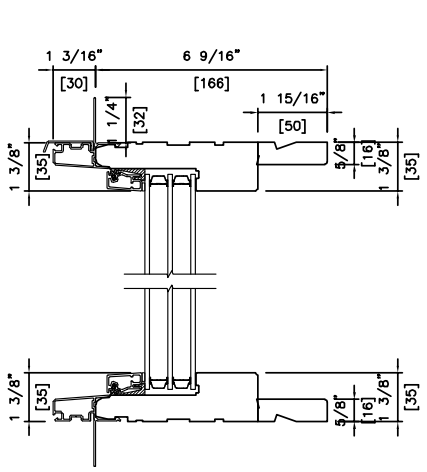

Picture/Direct Set Window Detail

Head & Sill Detail

METAL CLAD TRIPLE
6 9/16" (166mm)