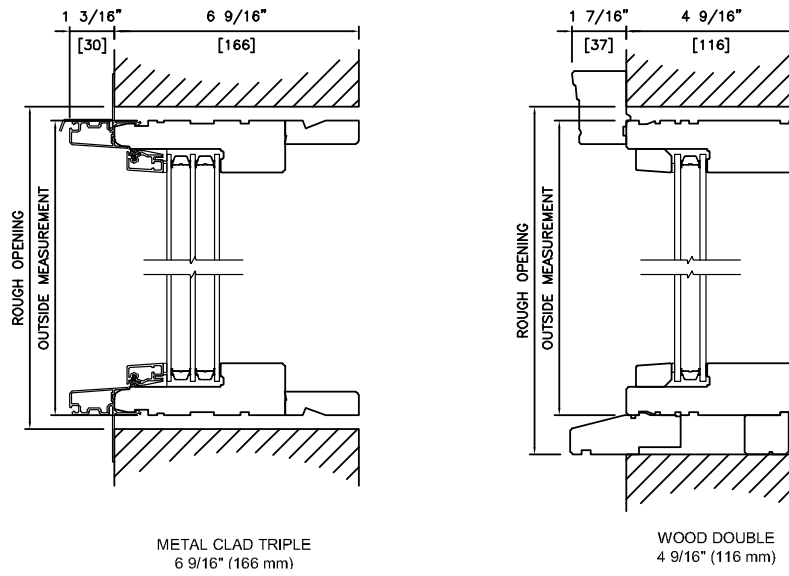

Picture/Direct Set Window Wall Connection Detail

Head & Sill Detail

Plan View