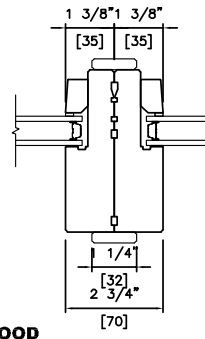

Height

Product Code

Glass Size = Visible Glass + 15/16" (24 mm)

Standard sizes shown. Additional sizes may be available. Custom sizes can be ordered.

Note: • For Masonry opening information see Section A.

## Plan View

**Note:**

- Other jamb widths available.
- All dimensions to have +/- 1/16" (2mm) tolerance.

## Head & Sill Detail

**METAL CLAD DOUBLE**  
4 9/16" (116mm)  
WILLIAMSBURG CASING BC SILL NOSE

## Plan View

**METAL CLAD**

**WOOD**

Note: • Other jamb widths available.  
• All dimensions to have +/- 1/16" (2mm) tolerance.