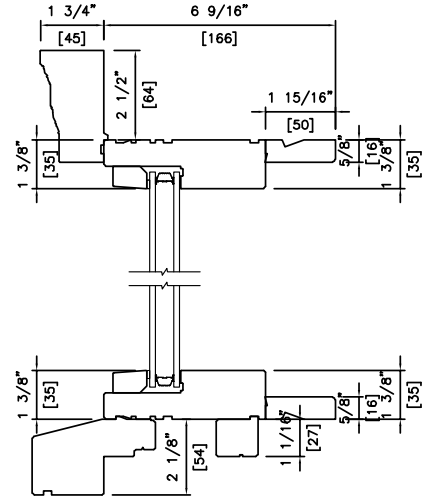

WOOD TRIPLE
6 9/16" (166mm)
ADAMS CASING HERITAGE SUB SILL