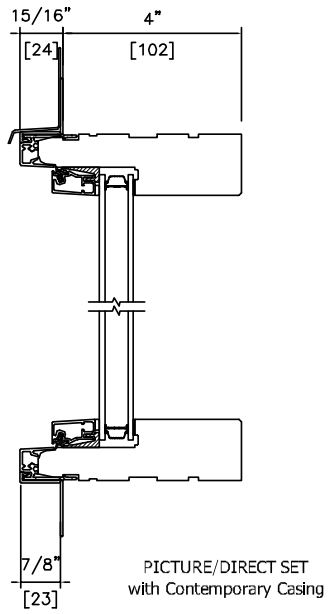

Contemporary Frame Cladding Detail

Head & Sill Detail