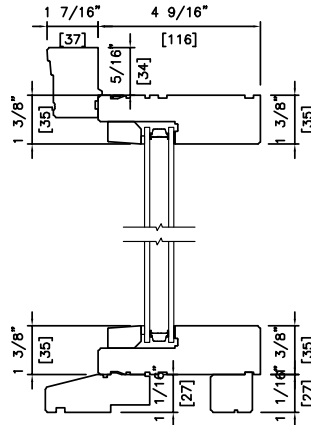

WOOD DOUBLE
4 9/16" (116mm)
2" BRICKMOULD. STANDARD SUB SILL