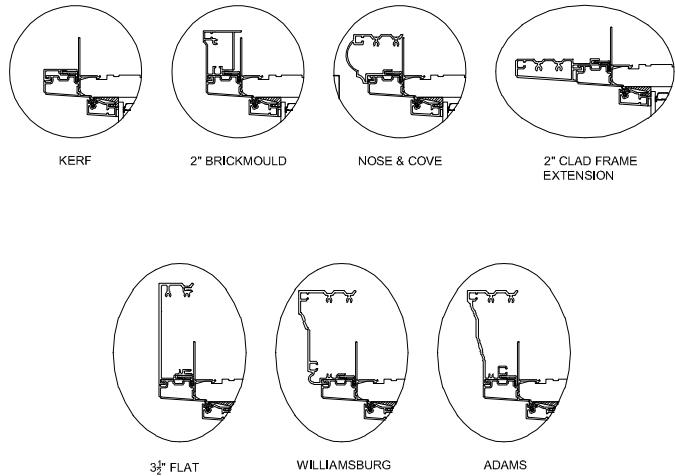

## Plan View

METAL CLAD DOUBLE  
3 1/4" (83 mm)

WOOD EXTERIOR DOUBLE  
3 1/4" (83 mm)

## Casing

**Note:**

- Other jamb widths available.
- All dimensions to have +/- 1/16" (2mm) tolerance.