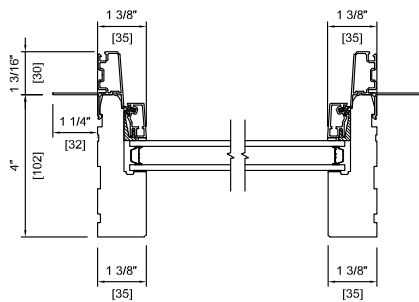

## Head & Sill Detail

METAL CLAD DOUBLE  
4" (102 mm)

WOOD EXTERIOR DOUBLE  
4" (102 mm)  
2" BRICKMOULD STANDARD SUBSILL

## Plan View

METAL CLAD DOUBLE  
3 1/4" (83 mm)

WOOD EXTERIOR DOUBLE  
3 1/4" (83 mm)

## Casing

**Note:**

- Other jamb widths available.
- All dimensions to have +/- 1/16" (2mm) tolerance.