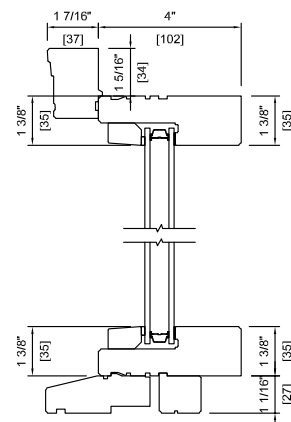

WOOD EXTERIOR DOUBLE
4" (102 mm)
2" BRICKMOULD STANDARD SUBSILL