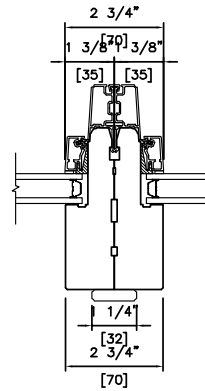

Plan View

METAL CLAD